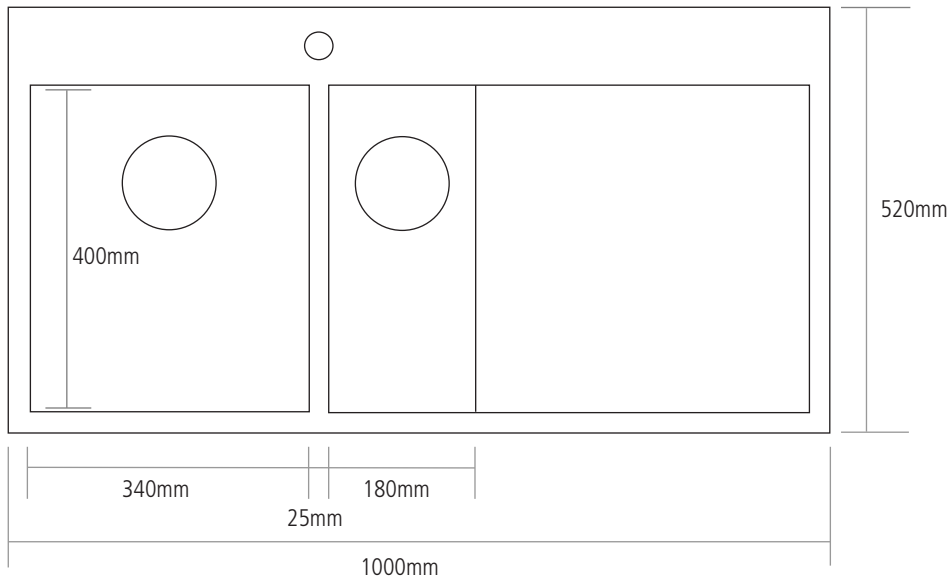

# DIMENSIONS

**MAIN BOWL DEPTH:** 200MM

**SMALL BOWL DEPTH:** 150MM

**MIN. BASE UNIT:** 600MM

**CUT-OUT SIZE:** 975 X 495MM

---