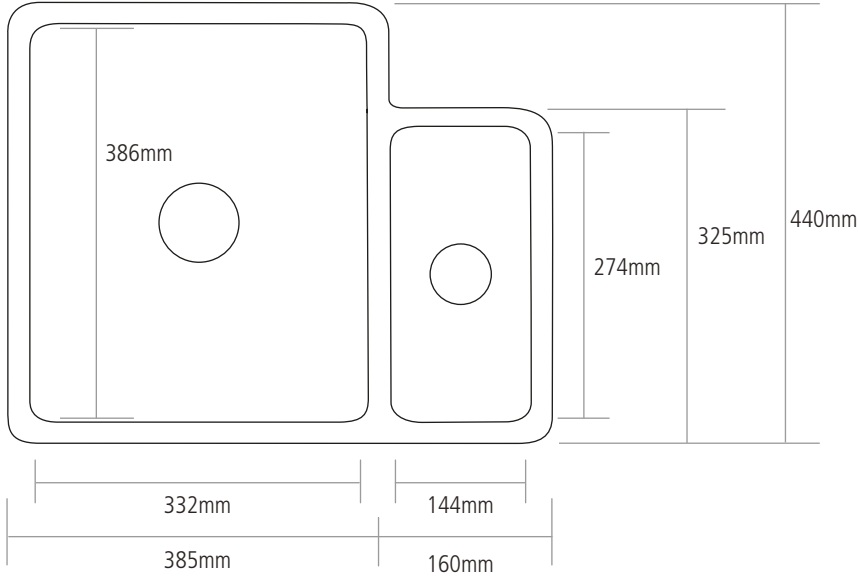

DIMENSIONS

MAIN BOWL DEPTH: 176MM

SMALL BOWL DEPTH: 120MM

OVERALL SINK DEPTH: 200MM

MIN. BASE UNIT: 600MM

NOTE: All sink dimensions may vary by plus-or-minus 2%