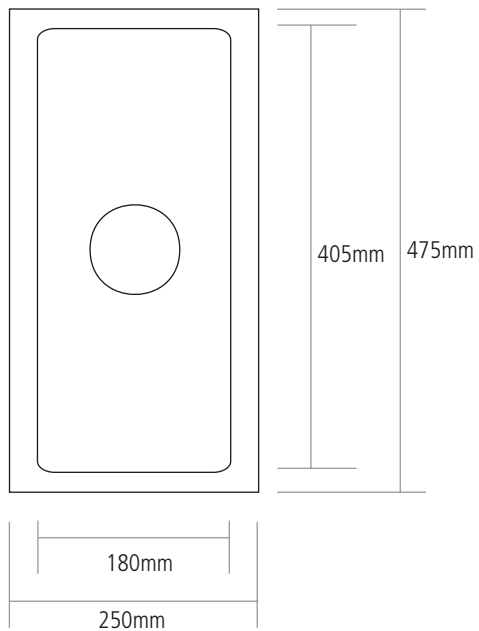

DIMENSIONS

BOWL DEPTH: 130MM

OVERALL SINK DEPTH: 155MM

MIN. BASE UNIT: 300MM

CUT-OUT SIZE: 225 X 455MM

NOTE: All sink dimensions may vary by plus-or-minus 2%