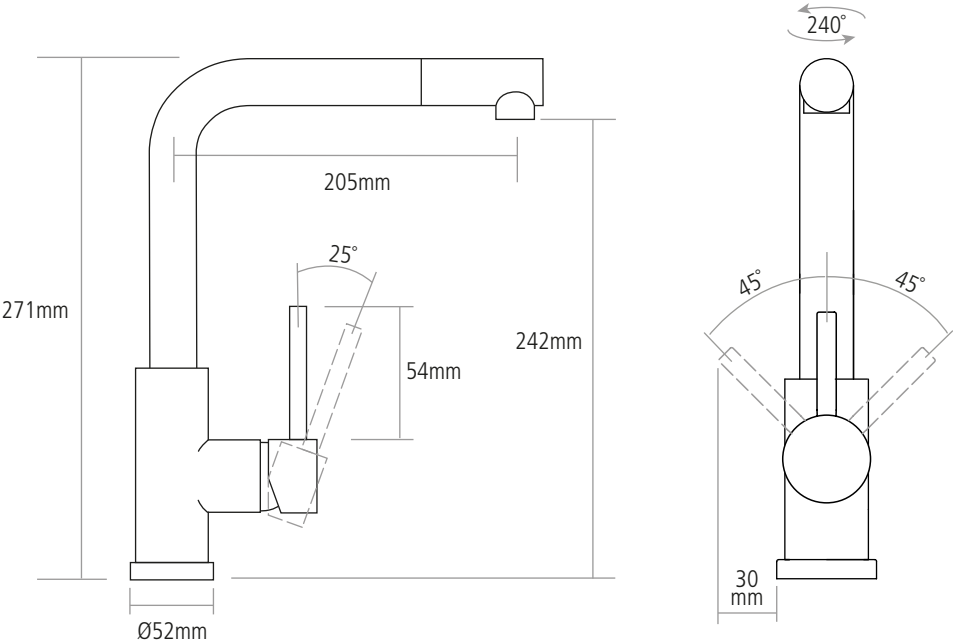

DIMENSIONS

Worktop cut-out 35mm required
Note: Pull-out hose extended by 660mm