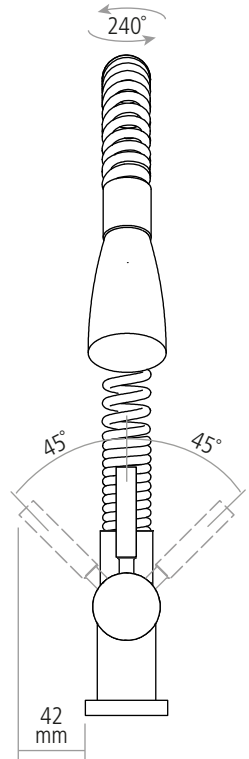

DIMENSIONS

Worktop cut-out 35mm required
Note: Pull-out hose extended by 410mm