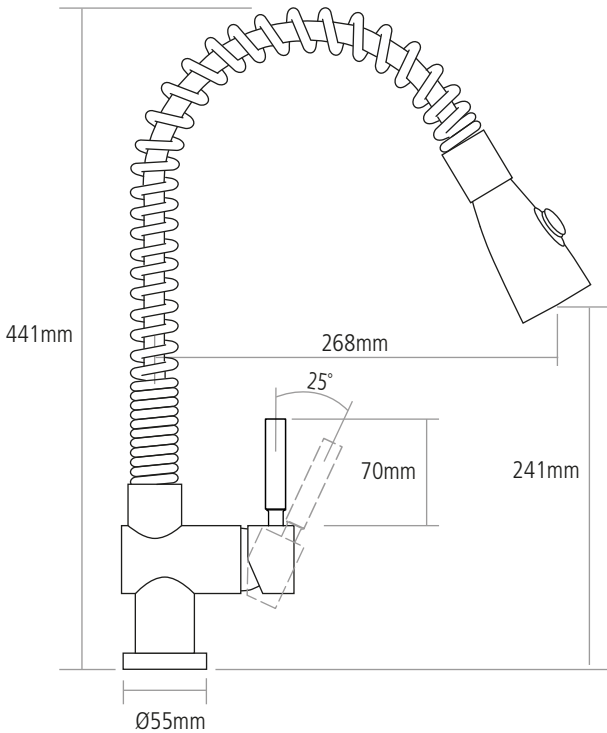

DIMENSIONS

Worktop cut-out 35mm required
Note: Pull-out hose extended by 410mm