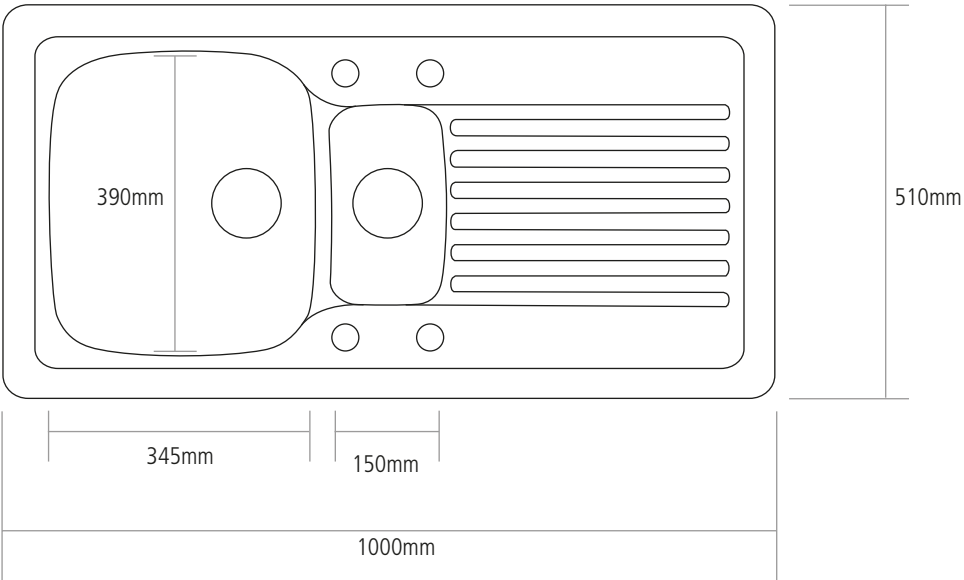

DIMENSIONS

- MAIN BOWL DEPTH:** 180MM
- SMALL BOWL DEPTH:** 110MM
- OVERALL SINK DEPTH:** 210MM
- MIN. BASE UNIT:** 600MM
- CUT-OUT SIZE:** 970 x 470MM

NOTE: All sink dimensions may vary by plus-or-minus 2%