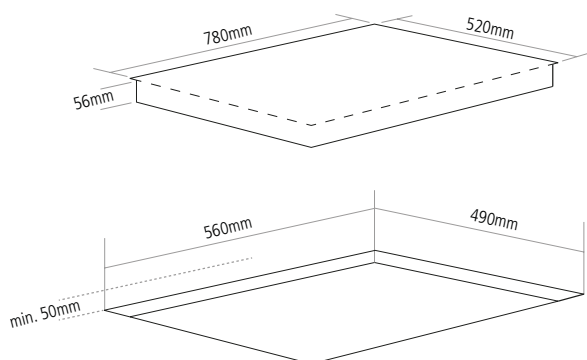

INDUCTION HOB

DIMENSIONS

PRODUCT CODE

C864i

DIMENSIONS

↔ w:780mm

FINISH AVAILABLE

Black glass

COOKING OUTPUT

4 Induction Zones

- 2 Dia. 215mm - 2.1kW
- 2 Dia. 175mm - 1.85kW

INSTALLATION

- Rated load 7.4kW
- Fuse rating 25A

FEATURES

- Black glass frameless
- Can be flush mounted
- Slider touch control with direct access
- 10 Level digital power display for each zone [0-9 plus Booster]
- Booster on each of the 4 zones
- Individual timer for each of the 4 zones
- 99 Minute minder
- Pause function
- Child safety lock
- Memory recall
- Residual heat indicators
- Automatic safety shut-off
- Automatic pan detection
- Anti-overheat
- Anti-overflow