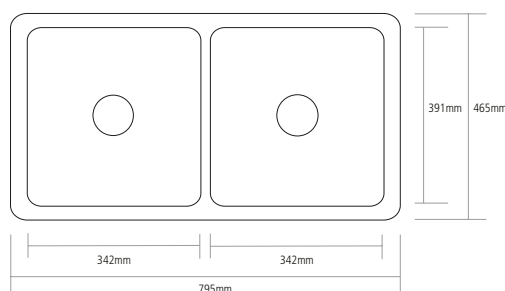

DIMENSIONS

BOWL DEPTH: 191MM
OVERALL SINK DEPTH: 229MM
MIN. BASE UNIT: 800MM
SINK TAPPERS FROM TOP TO BOTTOM BY APPROX. 4MM

BASKET STRAINER WASTE OPTIONS

BSW/AB

Antique brass 90mm basket strainer waste with square & round overflow

BSW/GD

Gold 90mm basket strainer waste with square & round overflow

BSW/CO

90mm basket strainer waste with square & round overflow

BSW/BC

BSW/GM

Gunmetal 90mm basket strainer waste with square & round overflow

BSW/BSTEEL

Black steel 90mm basket strainer waste with square & round overflow

BSW/BS2

Brushed steel 90mm basket strainer waste

BSW/CH4

Chrome 90mm basket strainer waste