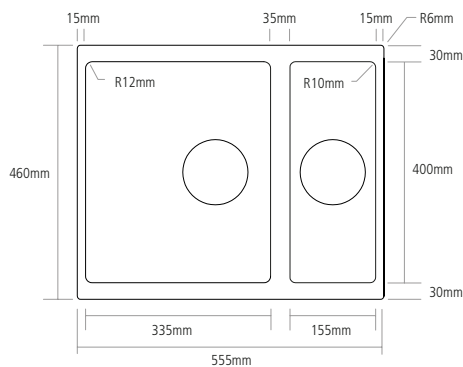

FEATURES

- No tap facility
- 2 90mm waste outlets for basket strainer wastes
- Suitable for a waste disposer
- Chrome wastes, overflow and plumbing kit included

ACCESSORY OPTIONS

Chrome basket
CMBB13CH

Universal wooden
chopping board
CBB3040

Basket strainer waste
decorative cover
CWC2

DIMENSIONS

BOWL DEPTH: 205MM

MIN. BASE UNIT: 600MM

CUT-OUT SIZE: 525 x 400MM