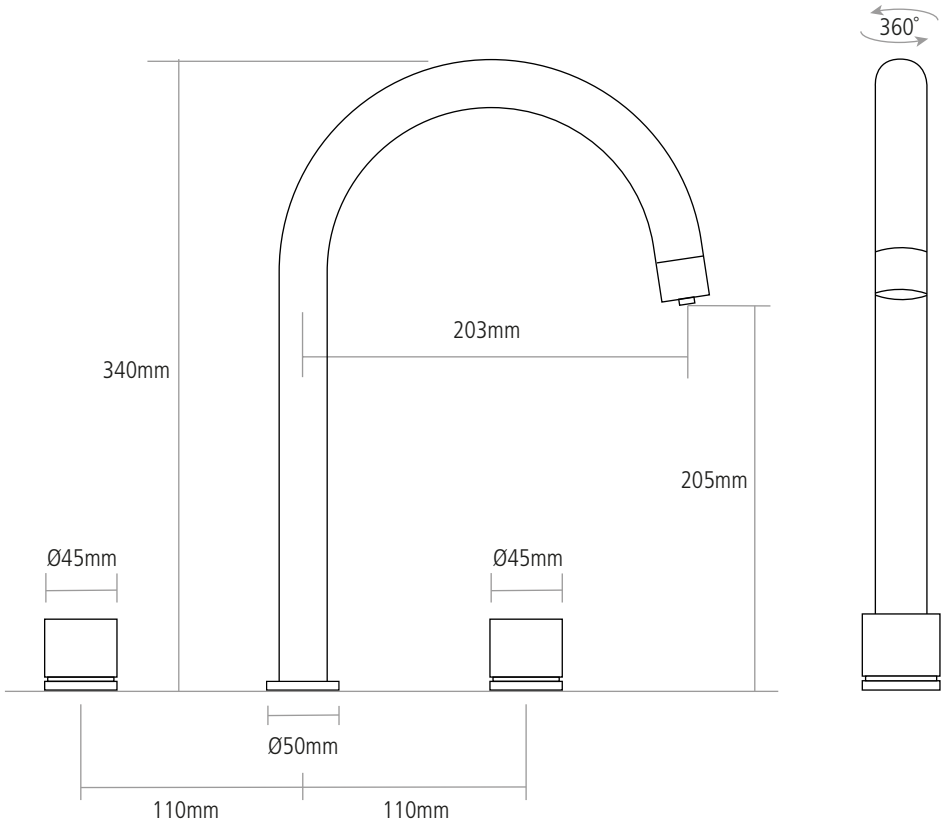

DIMENSIONS

Worktop cut-outs 35mm required