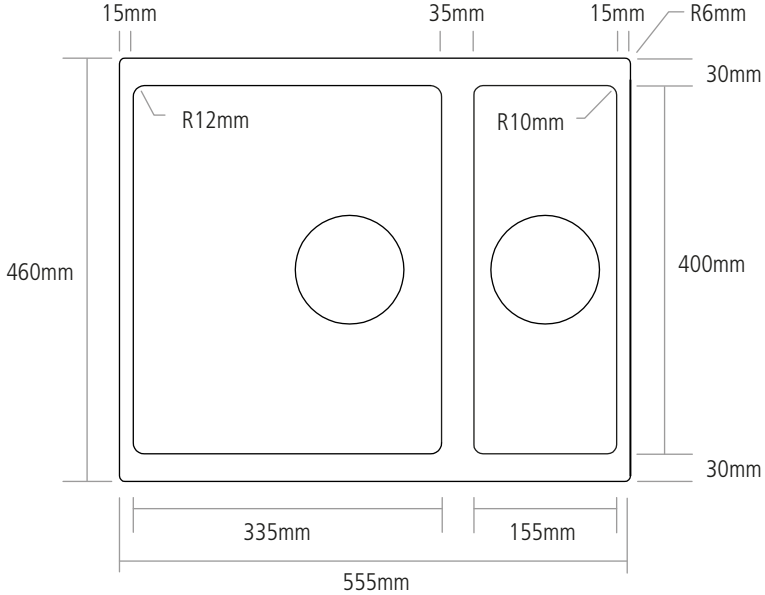

# DIMENSIONS

**BOWL DEPTH:** 205MM

**MIN. BASE UNIT:** 600MM

**CUT-OUT SIZE:** 525 x 400MM

---