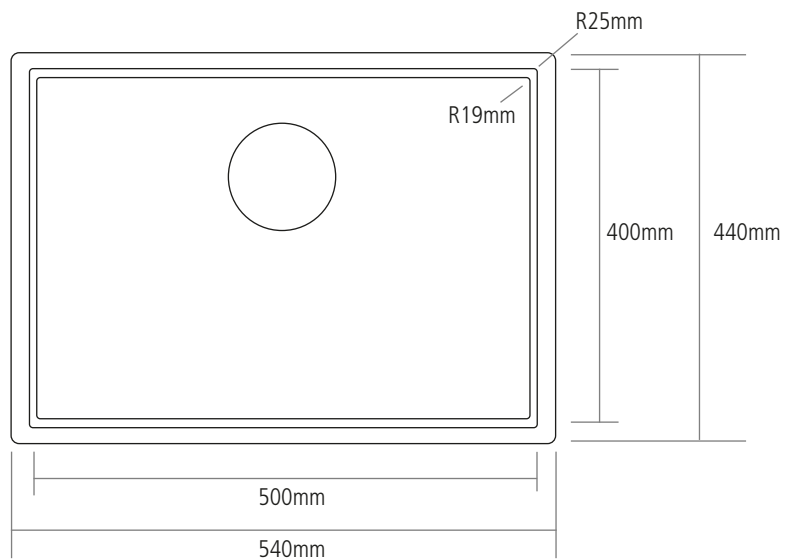

DIMENSIONS

MAIN BOWL DEPTH: 200MM

MIN. BASE UNIT: 600MM

CUT-OUT SIZE: 420 X 520MM
