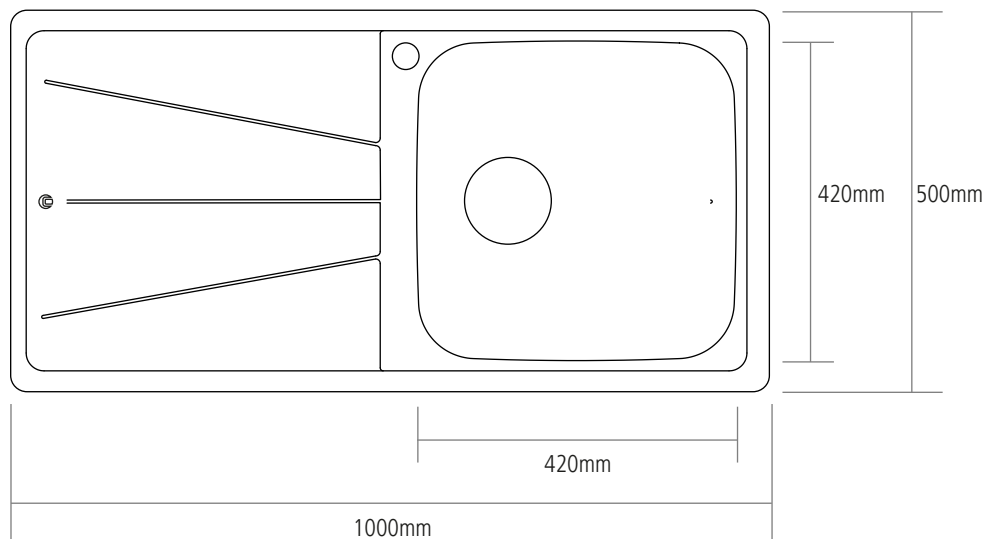

# DIMENSIONS

**MAIN BOWL DEPTH:** 200MM

**MIN. BASE UNIT:** 600MM

**CUT-OUT SIZE:** 978 X 480MM

---