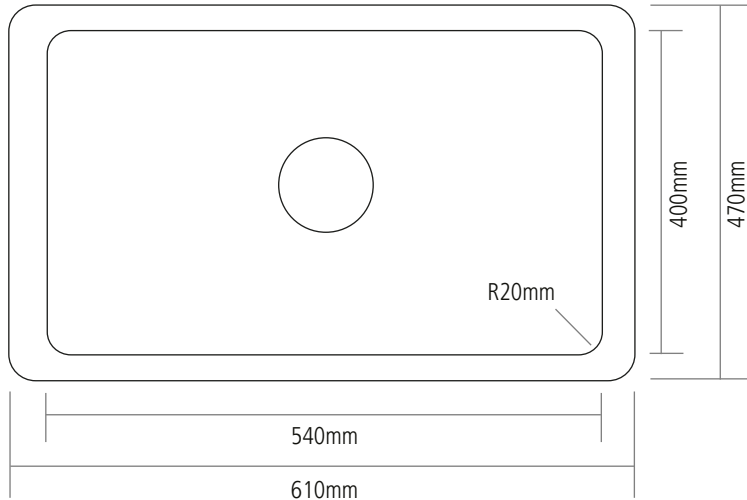

DIMENSIONS

BOWL DEPTH: 275MM

OVERALL SINK DEPTH: 305MM

MIN. BASE UNIT: 600MM

Sink tapers from top to bottom by approx 8mm

NOTE: All sink dimensions may vary by plus-or-minus 2%

FRONT VIEW