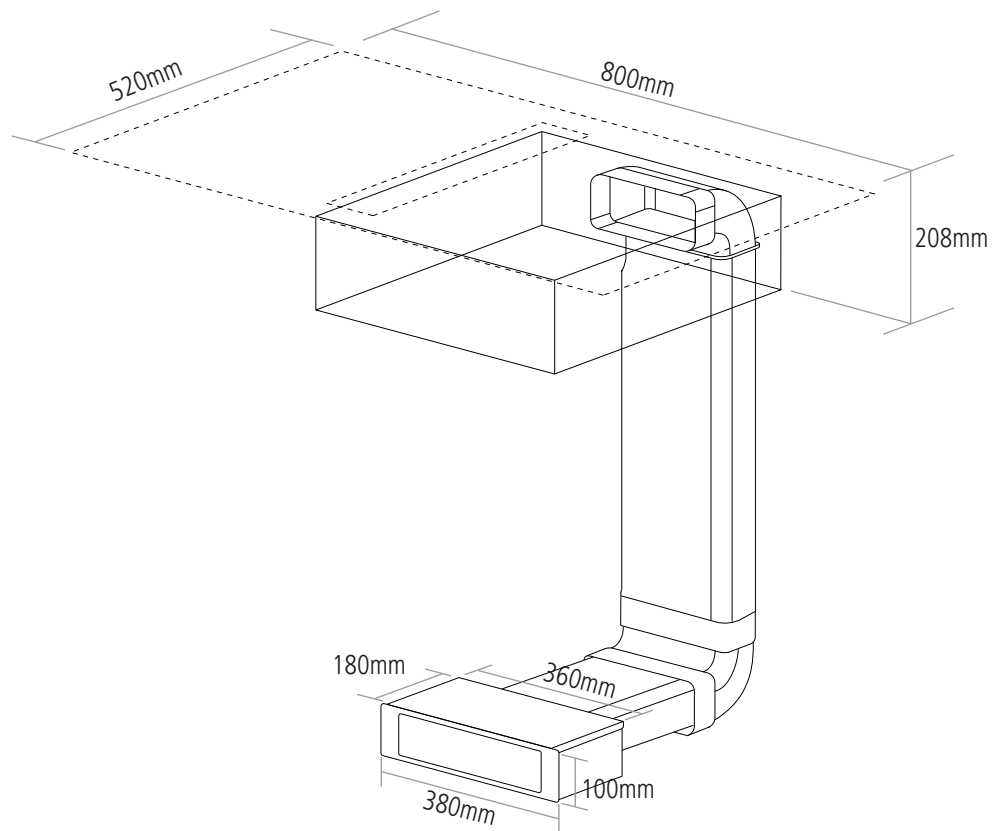

DIMENSIONS

*Inset cut-out 750 x 500mm. Refer to manual for further information.
Shown with recirculation ducting kit KIT/960W (sold separately).