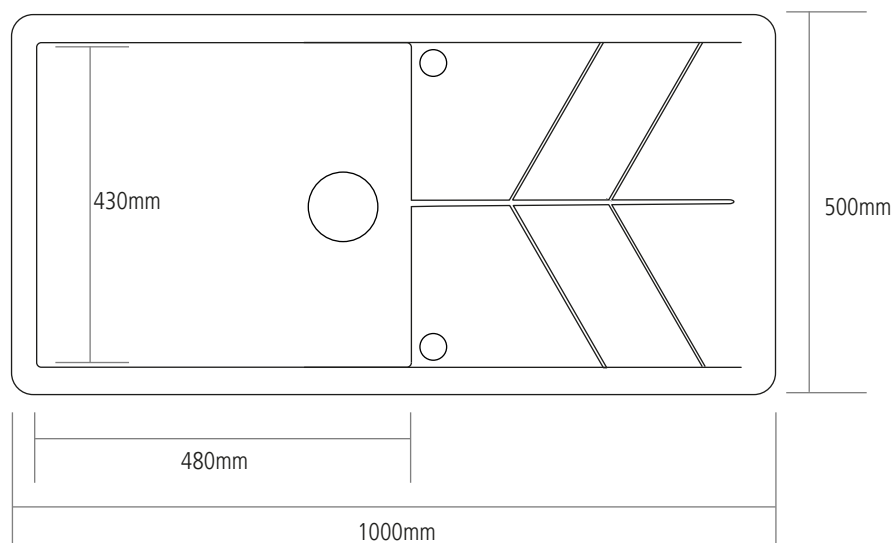

DIMENSIONS

MIN. BASE UNIT: 600MM

CUT-OUT SIZE: 984 X 484MM