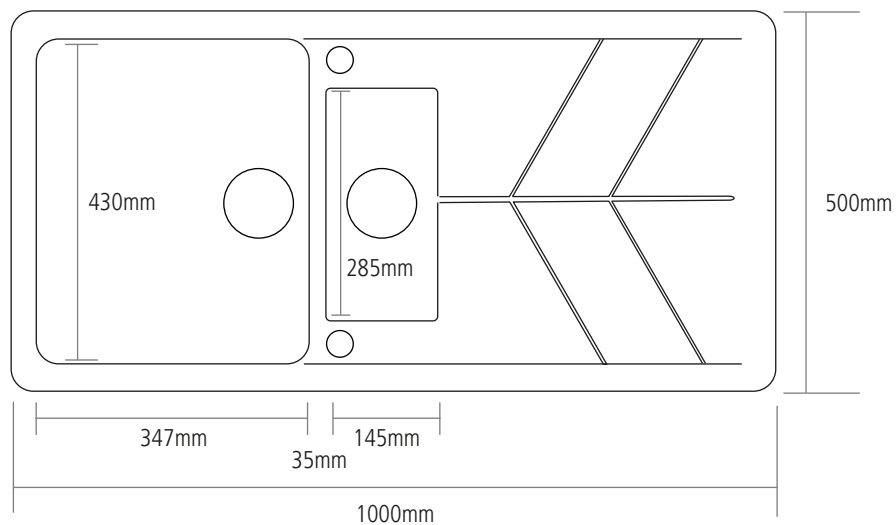

DIMENSIONS

MIN. BASE UNIT: 600MM

CUT-OUT SIZE: 984 X 484MM