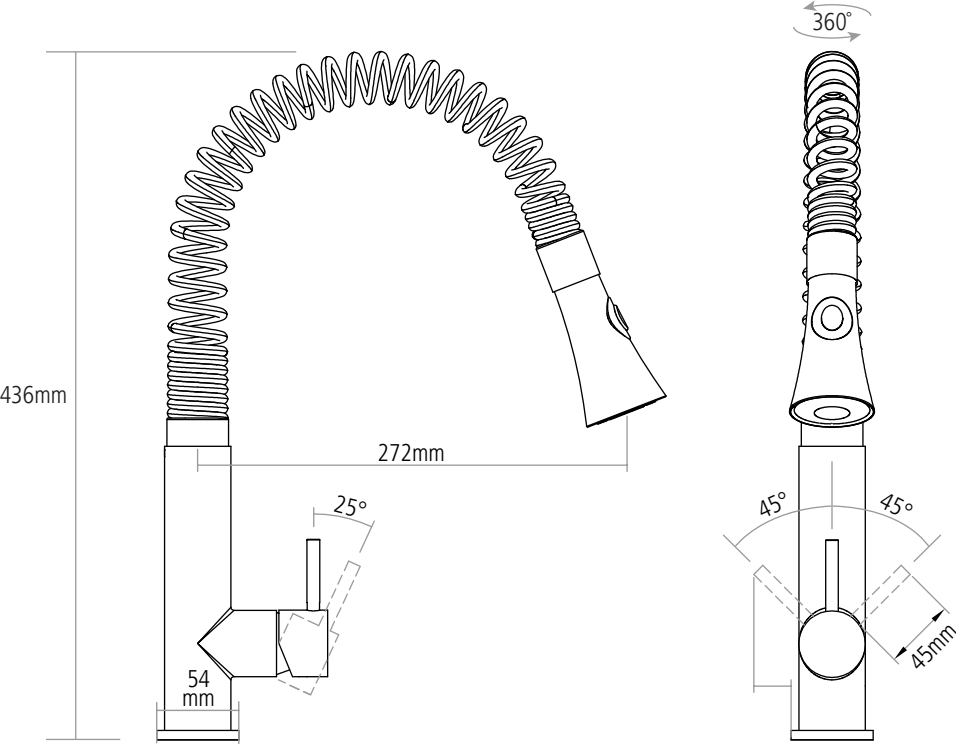

DIMENSIONS

Worktop cut-out 35mm required
Note: Pull-out hose extended by 600mm