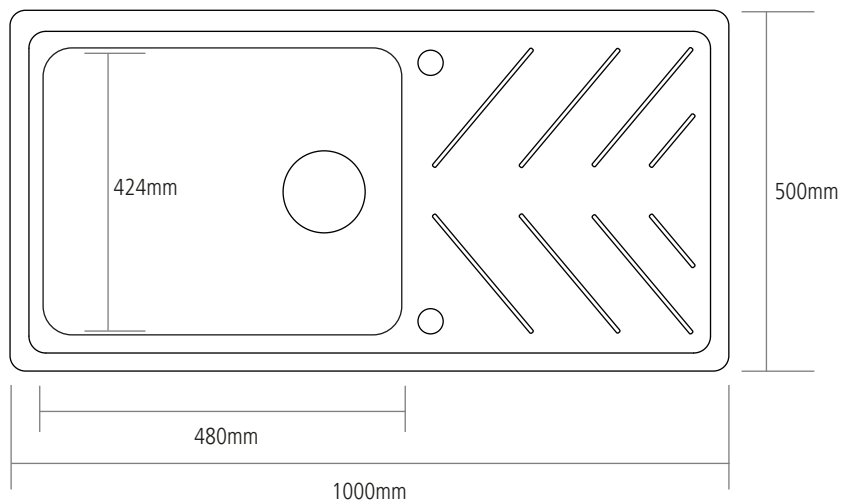

DIMENSIONS

MIN. BASE UNIT: 600MM

CUT-OUT SIZE: 984 X 484MM