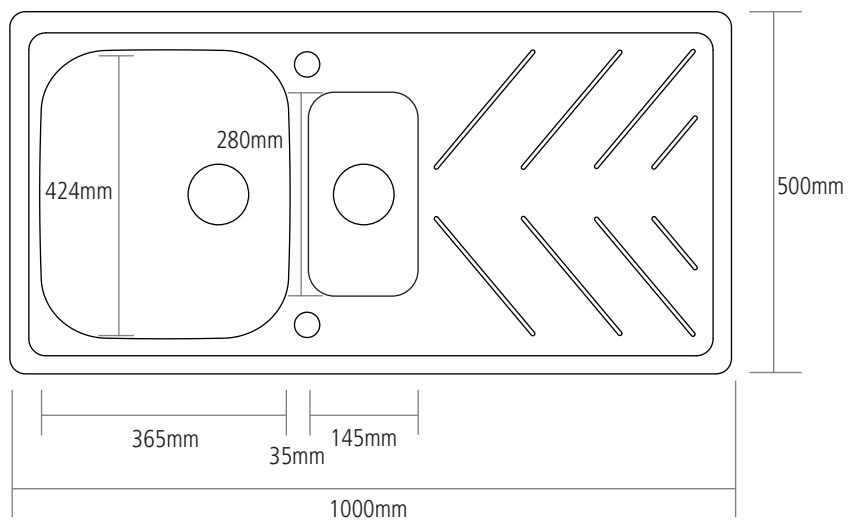

DIMENSIONS

MIN. BASE UNIT: 600MM

CUT-OUT SIZE: 984 X 484MM