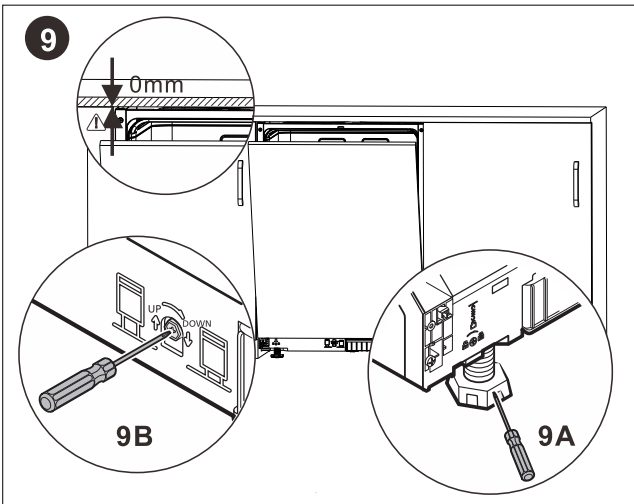

Dishwasher Installation.

DI654 INSTALLATION

1		ST4*14	X18	5		X2	8		X4			
2		ST3.5*16	X2	6		X2	9		ST3.9*13	X2		
3			X1	7		X2						
4			X2									

CUT-OUT DIMENSIONS

Please note image is not to scale.

Please refer to printed template supplied with dishwasher for correct scale.