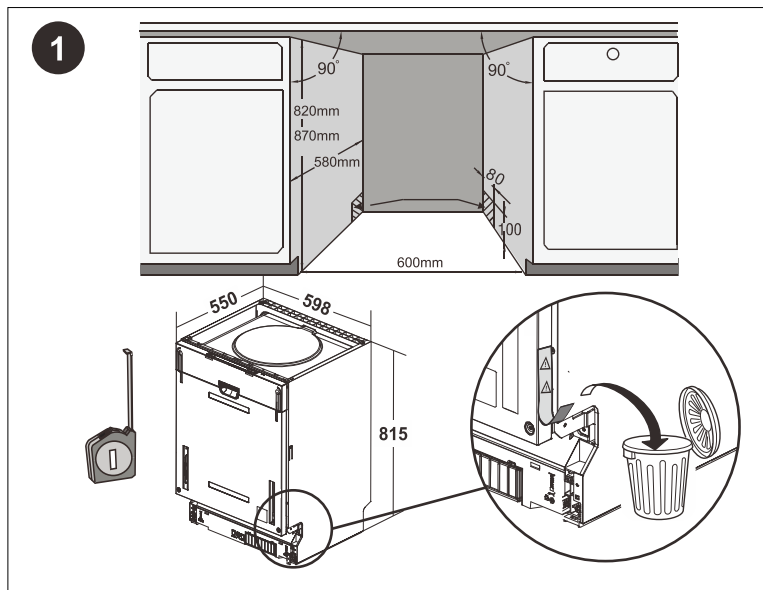

Dishwasher Installation.

DI654 INSTALLATION

1		ST4*14	X18	5		X2	8		X4			
2		ST3.5*16	X2	6		X2	9		ST3.9*13	X2		
3			X1	7		X2						
4			X2									

CUT-OUT DIMENSIONS

Please note image is not to scale.

Please refer to printed template supplied with dishwasher for correct scale.