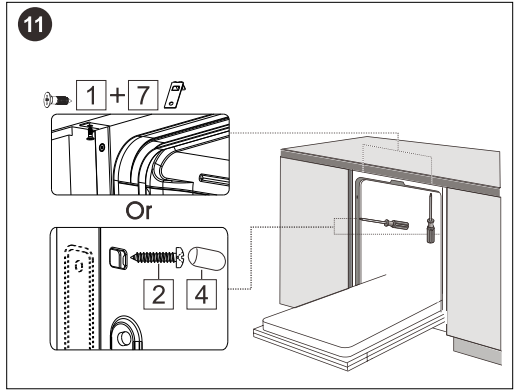

Dishwasher Installation.

DI654 INSTALLATION

1		ST4*14	X18	5		X2	8		X4			
2		ST3.5*16	X2	6		X2	9		ST3.9*13	X2		
3			X1	7		X2						
4			X2									

CUT-OUT DIMENSIONS

Please note image is not to scale.

Please refer to printed template supplied with dishwasher for correct scale.