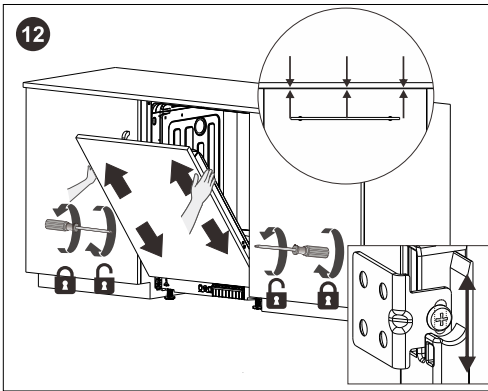

Dishwasher Installation.

DI654 INSTALLATION

1		ST4*14	X18	5		X2	8		X4			
2		ST3.5*16	X2	6		X2	9		ST3.9*13	X2		
3			X1	7		X2						
4			X2									

CUT-OUT DIMENSIONS

Please note image is not to scale.

Please refer to printed template supplied with dishwasher for correct scale.