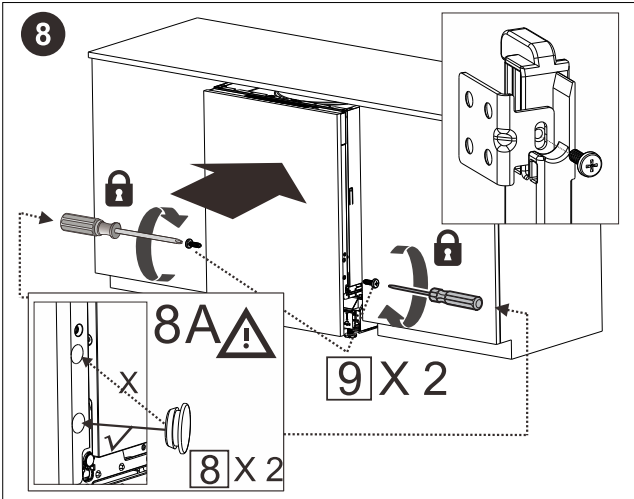

Dishwasher Installation.

DI654 INSTALLATION

1		ST4*14	X18	5		X2	8		X4			
2		ST3.5*16	X2	6		X2	9		ST3.9*13	X2		
3			X1	7		X2						
4			X2									

CUT-OUT DIMENSIONS

Please note image is not to scale.

Please refer to printed template supplied with dishwasher for correct scale.