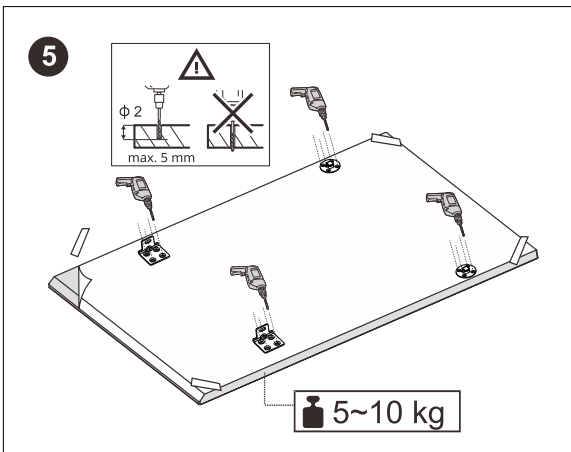

Dishwasher Installation.

DI654 INSTALLATION

1		ST4*14	X18	5		X2	8		X4			
2		ST3.5*16	X2	6		X2	9		ST3.9*13	X2		
3			X1	7		X2						
4			X2									

CUT-OUT DIMENSIONS

Please note image is not to scale.

Please refer to printed template supplied with dishwasher for correct scale.