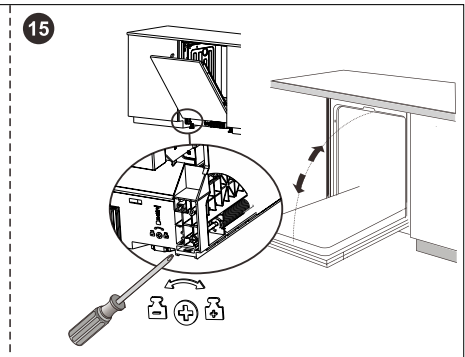

Dishwasher Installation.

DI654 INSTALLATION

1		ST4*14	X18	5		X2	8		X4			
2		ST3.5*16	X2	6		X2	9		ST3.9*13	X2		
3			X1	7		X2						
4			X2									

CUT-OUT DIMENSIONS

Please note image is not to scale.

Please refer to printed template supplied with dishwasher for correct scale.