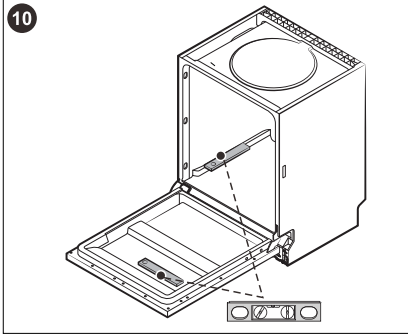

Dishwasher Installation.

DI654 INSTALLATION

1		ST4*14	X18	5		X2	8		X4			
2		ST3.5*16	X2	6		X2	9		ST3.9*13	X2		
3			X1	7		X2						
4			X2									

CUT-OUT DIMENSIONS

Please note image is not to scale.

Please refer to printed template supplied with dishwasher for correct scale.