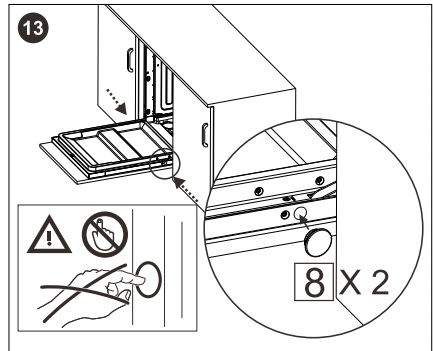

Dishwasher Installation.

DI654 INSTALLATION

1		ST4*14	X18	5		X2	8		X4			
2		ST3.5*16	X2	6		X2	9		ST3.9*13	X2		
3			X1	7		X2						
4			X2									

CUT-OUT DIMENSIONS

Please note image is not to scale.

Please refer to printed template supplied with dishwasher for correct scale.