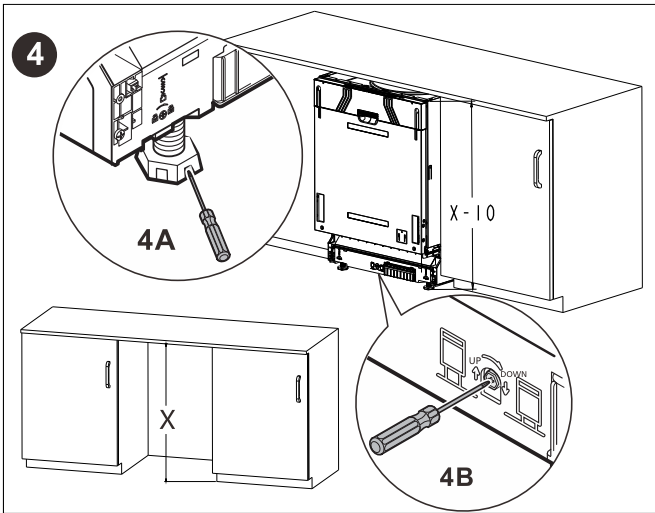

Dishwasher Installation.

DI654 INSTALLATION

1		ST4*14	X18	5		X2	8		X4			
2		ST3.5*16	X2	6		X2	9		ST3.9*13	X2		
3			X1	7		X2						
4			X2									

CUT-OUT DIMENSIONS

Please note image is not to scale.

Please refer to printed template supplied with dishwasher for correct scale.