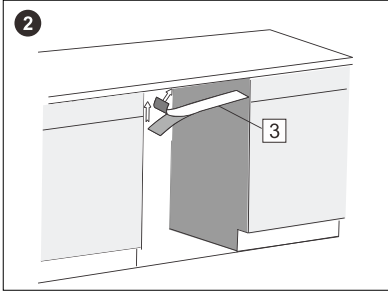

Dishwasher Installation.

DI654 INSTALLATION

1		ST4*14	X18	5		X2	8		X4			
2		ST3.5*16	X2	6		X2	9		ST3.9*13	X2		
3			X1	7		X2						
4			X2									

CUT-OUT DIMENSIONS

Please note image is not to scale.

Please refer to printed template supplied with dishwasher for correct scale.