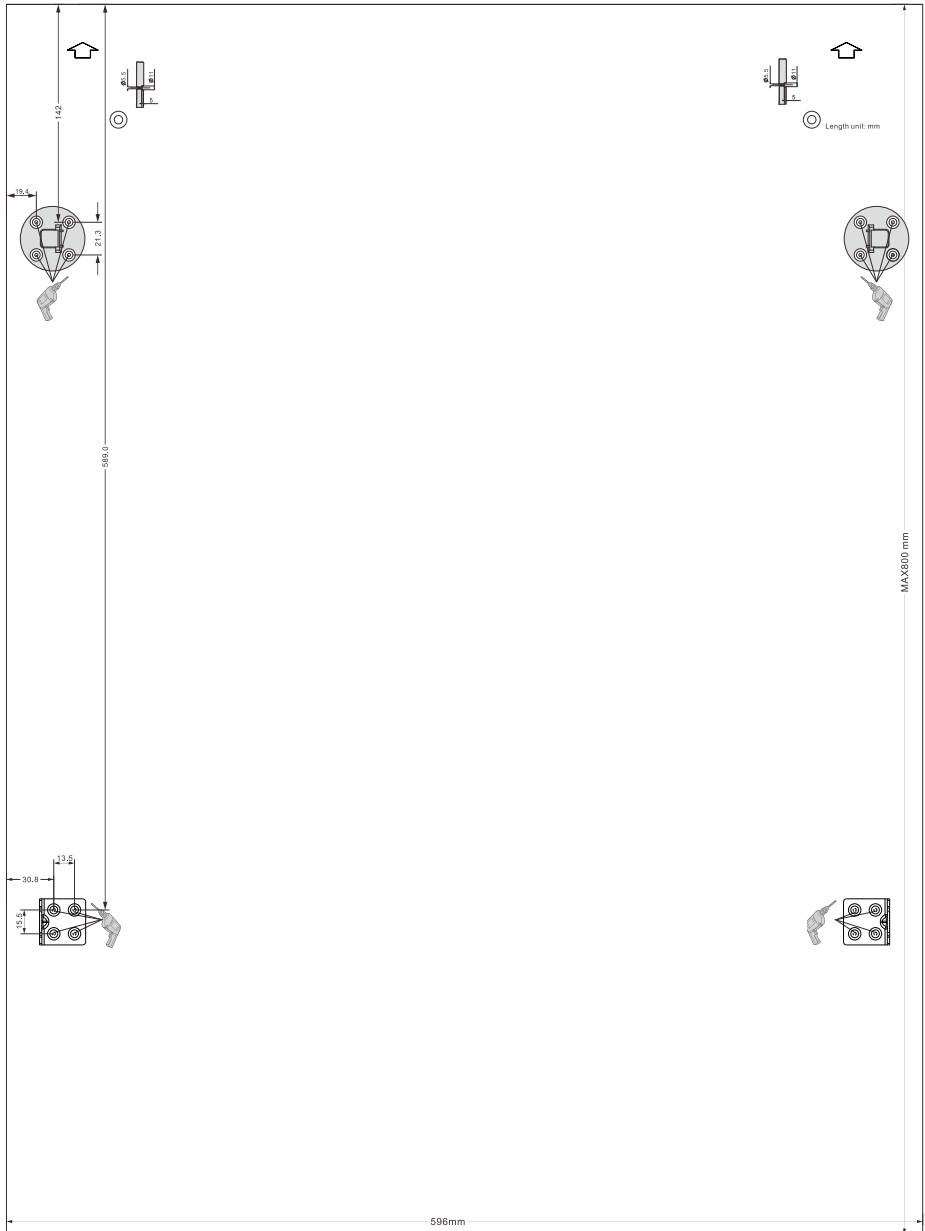

Dishwasher Installation.

DI654 INSTALLATION

1		ST4*14	X18	5		X2	8		X4			
2		ST3.5*16	X2	6		X2	9		ST3.9*13	X2		
3			X1	7		X2						
4			X2									

CUT-OUT DIMENSIONS

Please note image is not to scale.

Please refer to printed template supplied with dishwasher for correct scale.