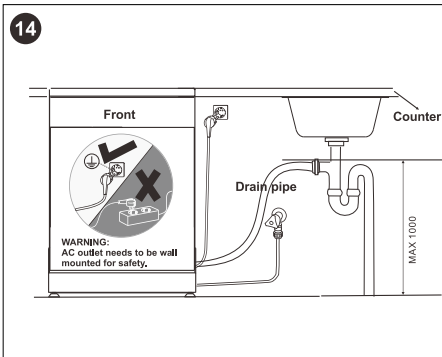

Dishwasher Installation.

DI654 INSTALLATION

1		ST4*14	X18	5		X2	8		X4			
2		ST3.5*16	X2	6		X2	9		ST3.9*13	X2		
3			X1	7		X2						
4			X2									

CUT-OUT DIMENSIONS

Please note image is not to scale.

Please refer to printed template supplied with dishwasher for correct scale.