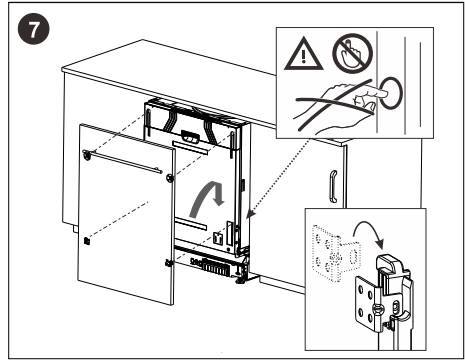

Dishwasher Installation.

DI654 INSTALLATION

1		ST4*14	X18	5		X2	8		X4			
2		ST3.5*16	X2	6		X2	9		ST3.9*13	X2		
3			X1	7		X2						
4			X2									

CUT-OUT DIMENSIONS

Please note image is not to scale.

Please refer to printed template supplied with dishwasher for correct scale.