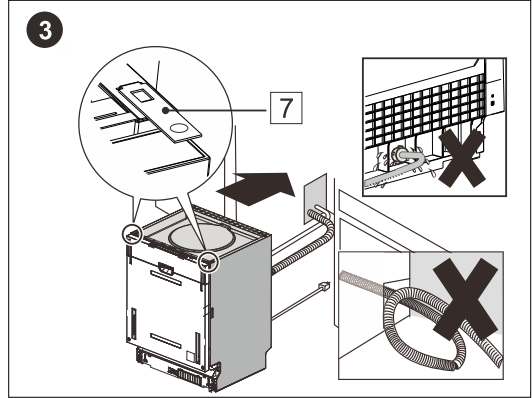

Dishwasher Installation.

DI654 INSTALLATION

1		ST4*14	X18	5		X2	8		X4			
2		ST3.5*16	X2	6		X2	9		ST3.9*13	X2		
3			X1	7		X2						
4			X2									

CUT-OUT DIMENSIONS

Please note image is not to scale.

Please refer to printed template supplied with dishwasher for correct scale.