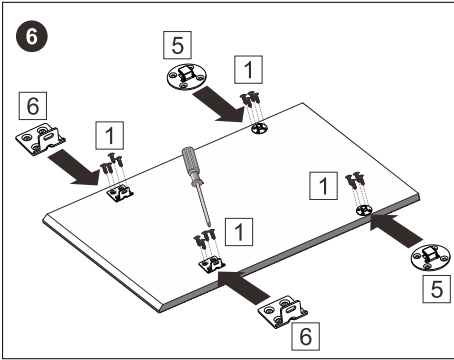

Dishwasher Installation.

DI654 INSTALLATION

1		ST4*14	X18	5		X2	8		X4			
2		ST3.5*16	X2	6		X2	9		ST3.9*13	X2		
3			X1	7		X2						
4			X2									

CUT-OUT DIMENSIONS

Please note image is not to scale.

Please refer to printed template supplied with dishwasher for correct scale.