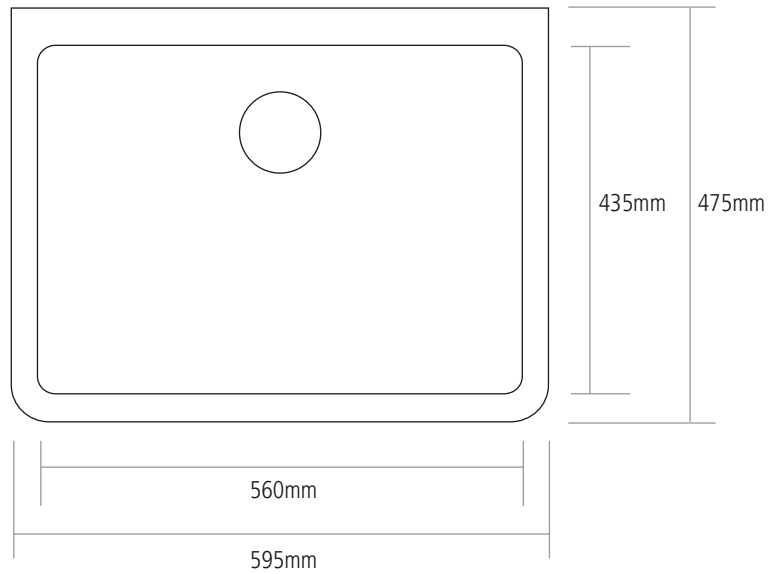

DIMENSIONS

BOWL DEPTH: 190MM

OVERALL SINK DEPTH: 220MM

MIN. BASE UNIT: 600MM

SINK TAPPERS FROM TOP TO

BOTTOM BY APPROX. 5MM

NOTE: All sink dimensions may vary by plus-or-minus 2%