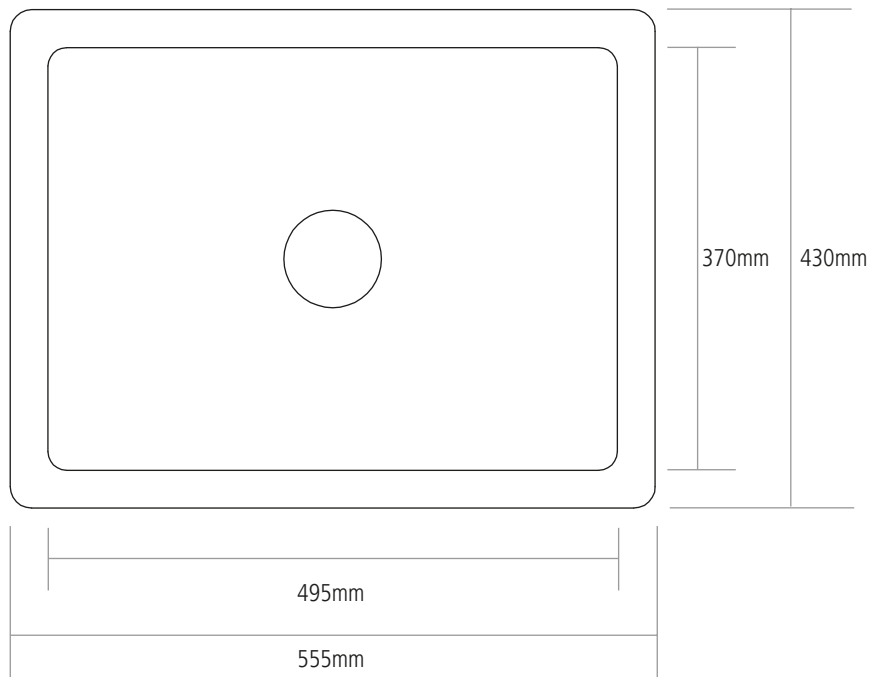

DIMENSIONS

BOWL DEPTH: 195MM

OVERALL SINK DEPTH: 220MM

MIN. BASE UNIT: 600MM

INSET CUT-OUT SIZE: 535 x 408MM

NOTE: All sink dimensions may vary by plus-or-minus 2%